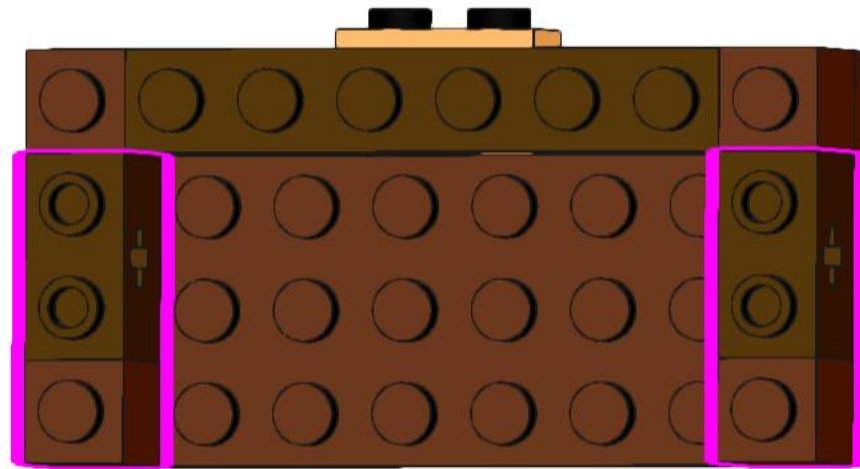

# Tini Nativity

1

Mary was about to have her baby, but there was no room for her at the inn. She would have to stay in a stable where farm animals usually lived.

Can you build the stable (steps 1-5)?

2

3

4

5

Inside of the stable was a manger filled with soft golden hay.

7

8

Mary and Joseph stood next to the manger.

(Choose any design you like for Mary and Joseph by combining the different colors of 1x1 plates included with this kit for steps 8-11.)

9

10

11

12

The roof of the stable was covered in straw.

13

14

15

Above the roof,  
a special star  
appeared.

Merry Christmas!

Add your own string (next page) to make this nativity scene an ornament or share the light of Jesus by displaying what you've made on your shelf or desk.