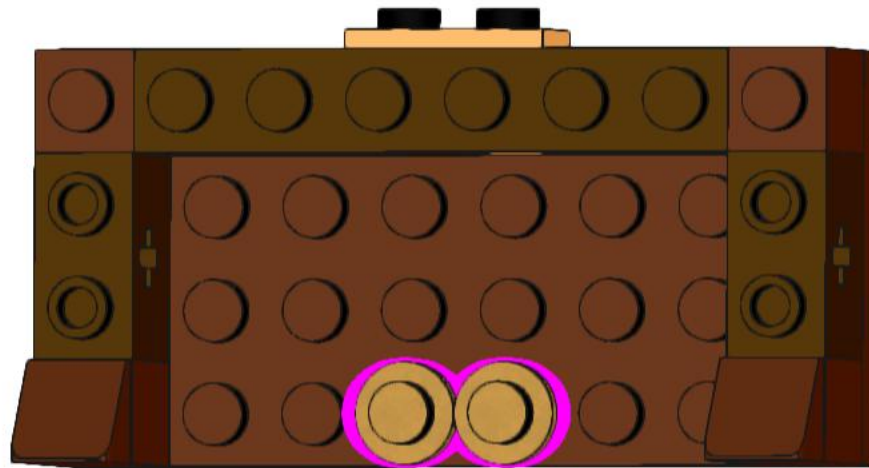

# Tini Nativity

1

Mary was about to have her baby, but there was no room for her at the inn. She would have to stay in a stable where farm animals usually lived.

Can you build the stable (steps 1-5)?

2

3

4

5

Inside of the stable was a manger filled with soft golden hay.

7

8

Mary and Joseph stood next to the manger.

(Choose any design you like for Mary and Joseph by combining the different colors of 1x1 plates included with this kit for steps 8-11.)

9

10

11

12

The roof of the stable was covered in straw.

13

14

15

Above the roof,  
a special star  
appeared.

Merry Christmas!

Add your own string (next page) to make this nativity scene an ornament or share the light of Jesus by displaying what you've made on your shelf or desk.