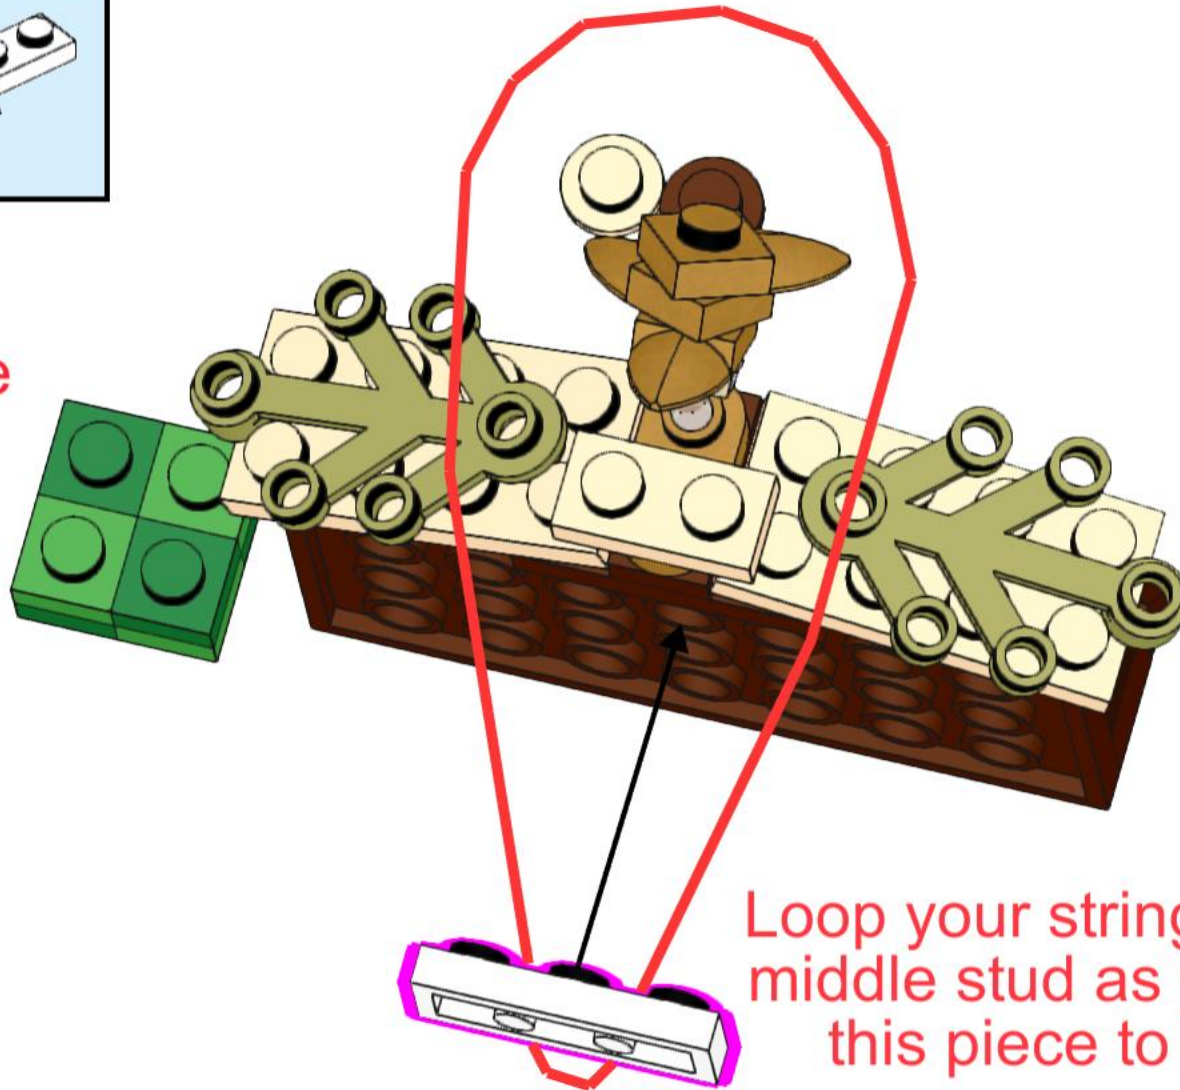

Inside of the stable was a manger filled with soft golden hay.

7

8

Mary and Joseph stood next to the manger.

(Choose any design you like for Mary and Joseph by combining the different colors of 1x1 plates included with this kit for steps 8-11.)

Above the roof,  
a special star  
appeared.

Merry Christmas!

Add your own string (next page) to make this nativity scene an ornament or share the light of Jesus by displaying what you've made on your shelf or desk.

17

middle  
stud

Loop your string around the  
middle stud as you connect  
this piece to the back.

1x  
3623  
White

3x  
3024

1x  
25269

1x  
4073

2x  
54200