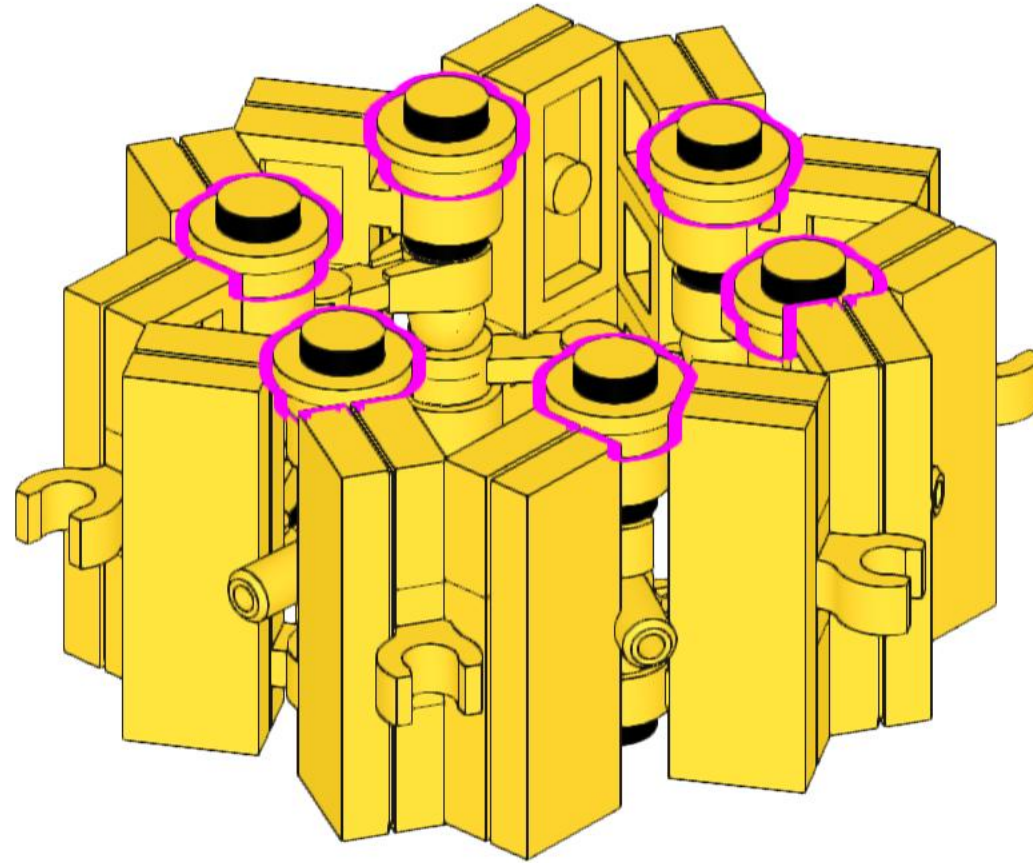

16

17

18

19

20

21

22

23

24

25

6x

26

27

Your star is finished. If you purchased the stand for your star, the following pages show the steps for assembling that stand.

The final page shows how to attach this star to the Deluxe Nativity kit.

6x
3023
Yellow

6x
4697b
Yellow

6x
30377
Yellow

12x
63864
Yellow

1x
3623
Yellow

1x
11477
Trans-Clear

1x
99784
Trans-Clear

Attach the clear pole of the stand to the small circle at the top of the nativity roof.