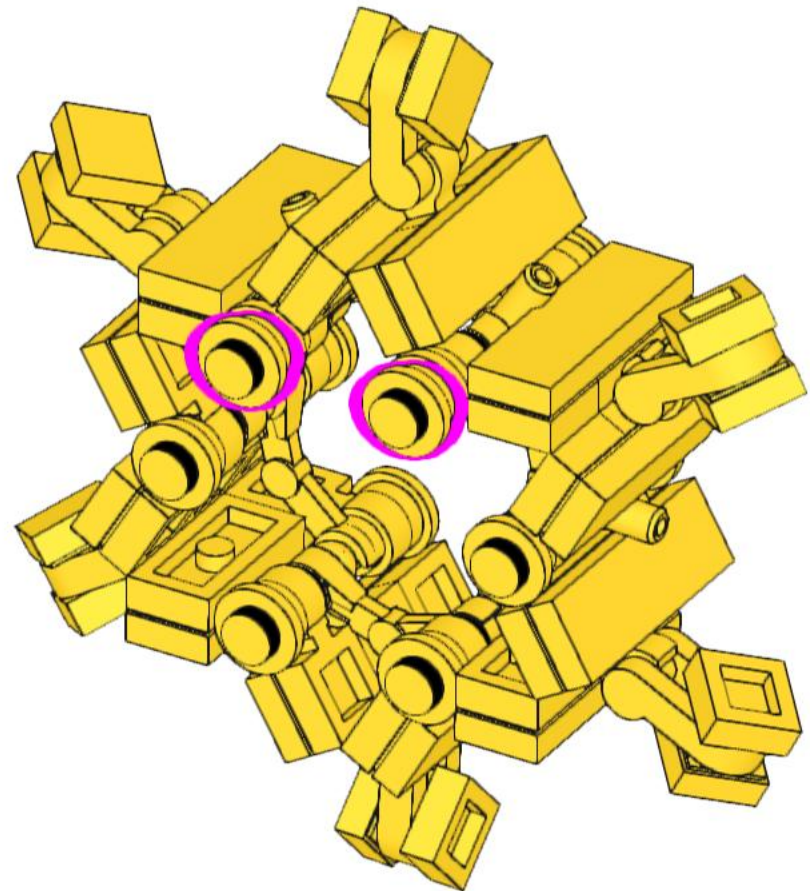

24

25

6x

26

27

Your star is finished. If you purchased the stand for your star, the following pages show the steps for assembling that stand.

The final page shows how to attach this star to the Deluxe Nativity kit.

28

29

30

31

32

33

2x
3023
Black

1x
4459
Black

6x
3023
Yellow

6x
4697b
Yellow

6x
30377
Yellow

12x
63864
Yellow

1x
3623
Yellow

1x
11477
Trans-Clear

1x
99784
Trans-Clear

Attach the clear pole of the stand to the small circle at the top of the nativity roof.