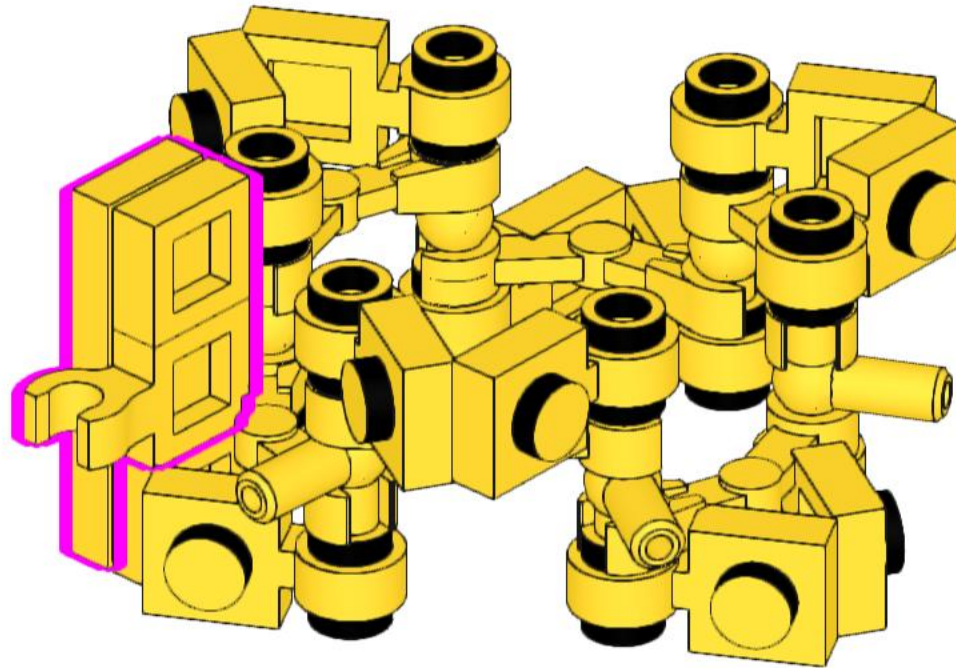

8

9

10

11

12

13

14

15

24

25

6x

26

27

Your star is finished. If you purchased the stand for your star, the following pages show the steps for assembling that stand.

The final page shows how to attach this star to the Deluxe Nativity kit.

6x
3023
Yellow

6x
4697b
Yellow

6x
30377
Yellow

12x
63864
Yellow

1x
3623
Yellow

1x
11477
Trans-Clear

1x
99784
Trans-Clear

Attach the clear pole of the stand to the small circle at the top of the nativity roof.