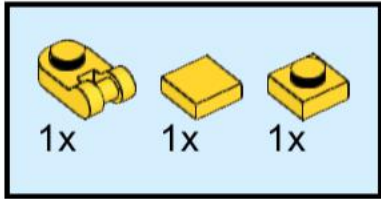

16

17

18

19

20

21

22

23

24

25

6x

26

27

Your star is finished. If you purchased the stand for your star, the following pages show the steps for assembling that stand.

The final page shows how to attach this star to the Deluxe Nativity kit.