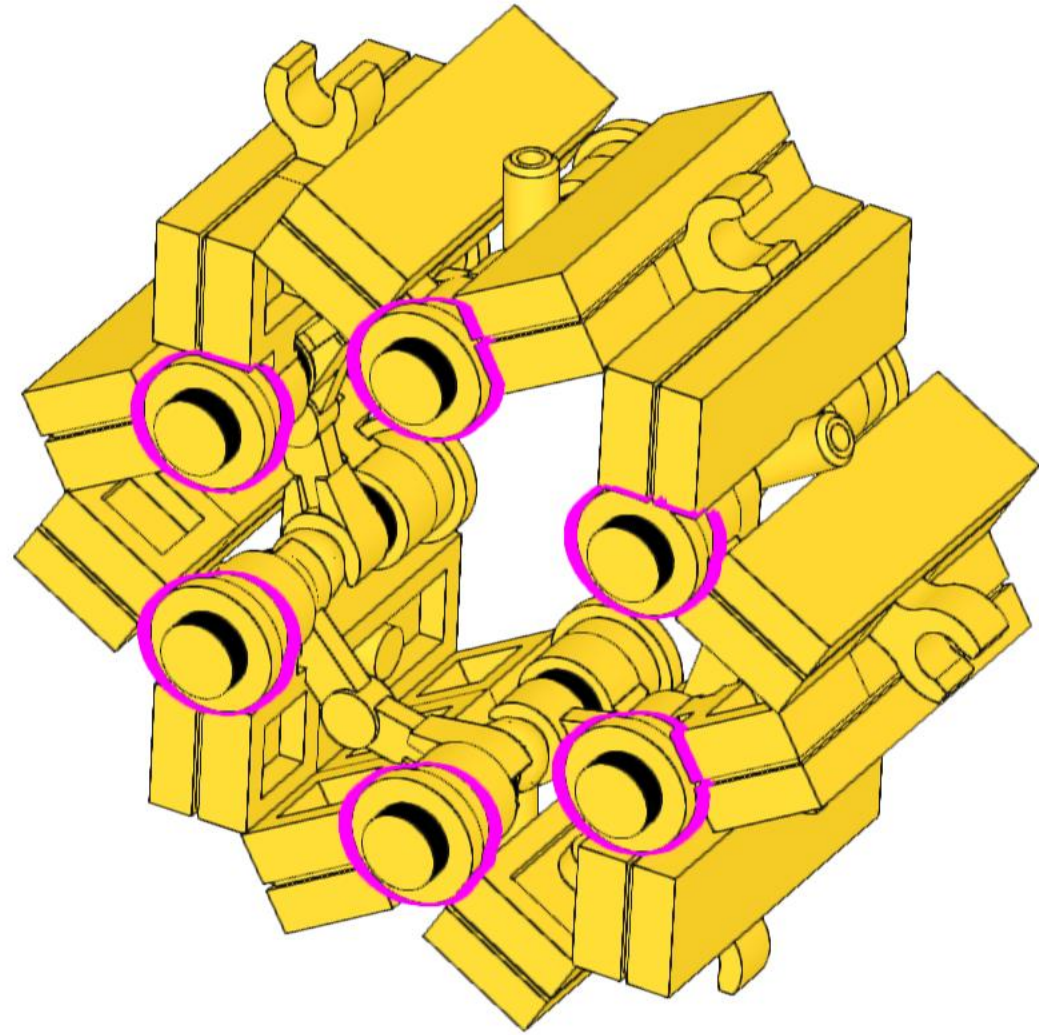

16

17

18

19

20

21

22

23

24

25

6x

26

27

Your star is finished. If you purchased the stand for your star, the following pages show the steps for assembling that stand.

The final page shows how to attach this star to the Deluxe Nativity kit.

6x
3023
Yellow

6x
4697b
Yellow

6x
30377
Yellow

12x
63864
Yellow

1x
3623
Yellow

1x
11477
Trans-Clear

1x
99784
Trans-Clear

Attach the clear pole of the stand to the small circle at the top of the nativity roof.