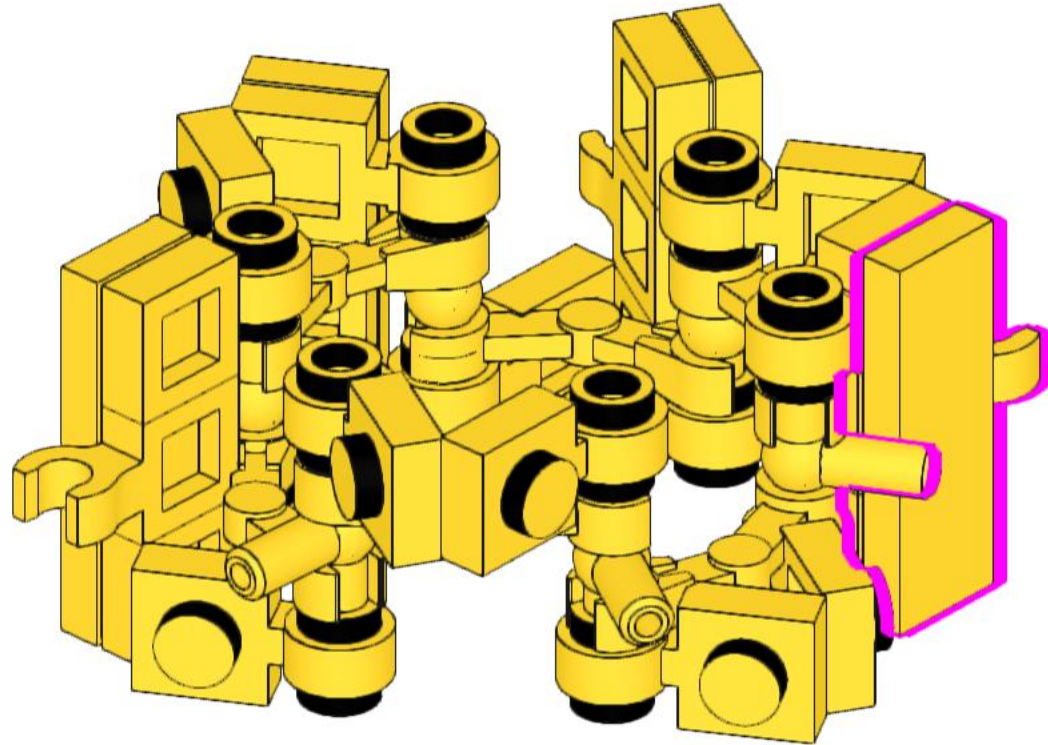

8

9

10

11

12

13

14

15

16

17

18

19

20

21

22

23

24

25

6x

26

27

Your star is finished. If you purchased the stand for your star, the following pages show the steps for assembling that stand.

The final page shows how to attach this star to the Deluxe Nativity kit.

6x
3023
Yellow

6x
4697b
Yellow

6x
30377
Yellow

12x
63864
Yellow

1x
3623
Yellow

1x
11477
Trans-Clear

1x
99784
Trans-Clear

Attach the clear pole of the stand to the small circle at the top of the nativity roof.