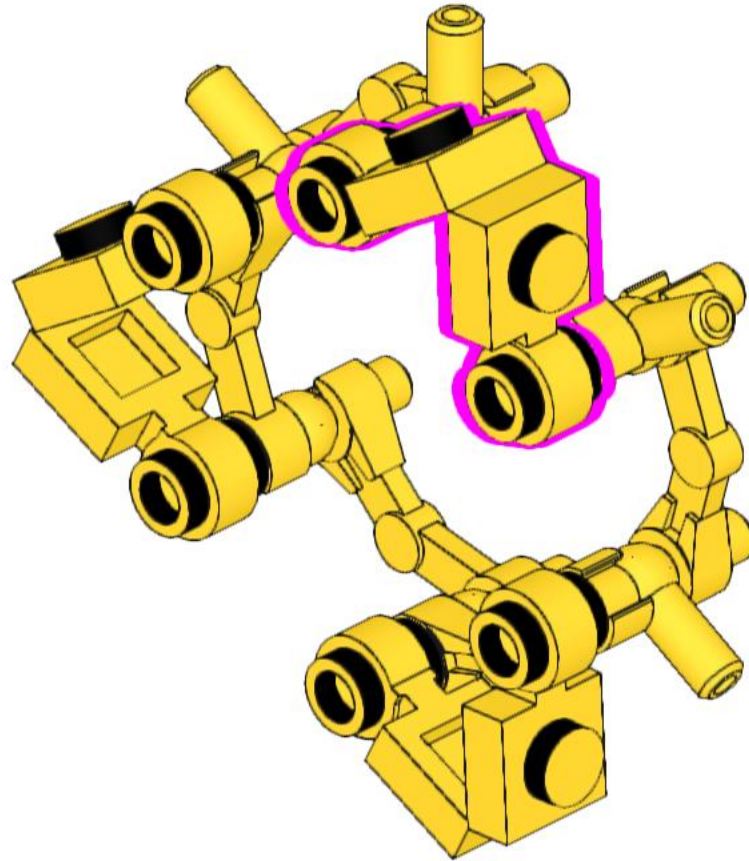

Star of Bethlehem

1

2

3

4

5

6

7

24

25

6x

26

27

Your star is finished. If you purchased the stand for your star, the following pages show the steps for assembling that stand.

The final page shows how to attach this star to the Deluxe Nativity kit.

6x
3023
Yellow

6x
4697b
Yellow

6x
30377
Yellow

12x
63864
Yellow

1x
3623
Yellow

1x
11477
Trans-Clear

1x
99784
Trans-Clear

Attach the clear pole of the stand to the small circle at the top of the nativity roof.