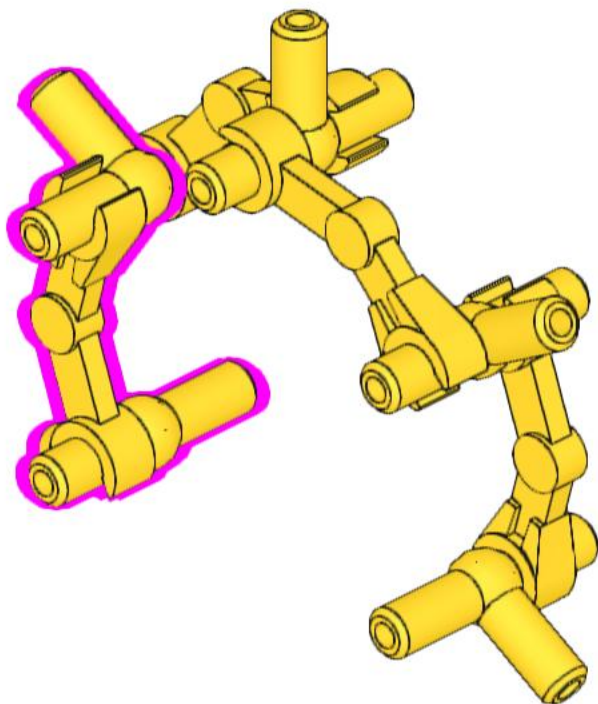

Star of Bethlehem

1

2

3

4

5

6

7

8

9

10

11

12

13

14

15

24

25

6x

26

27

Your star is finished. If you purchased the stand for your star, the following pages show the steps for assembling that stand.

The final page shows how to attach this star to the Deluxe Nativity kit.

6x
3023
Yellow

6x
4697b
Yellow

6x
30377
Yellow

12x
63864
Yellow

1x
3623
Yellow

1x
11477
Trans-Clear

1x
99784
Trans-Clear

Attach the clear pole of the stand to the small circle at the top of the nativity roof.