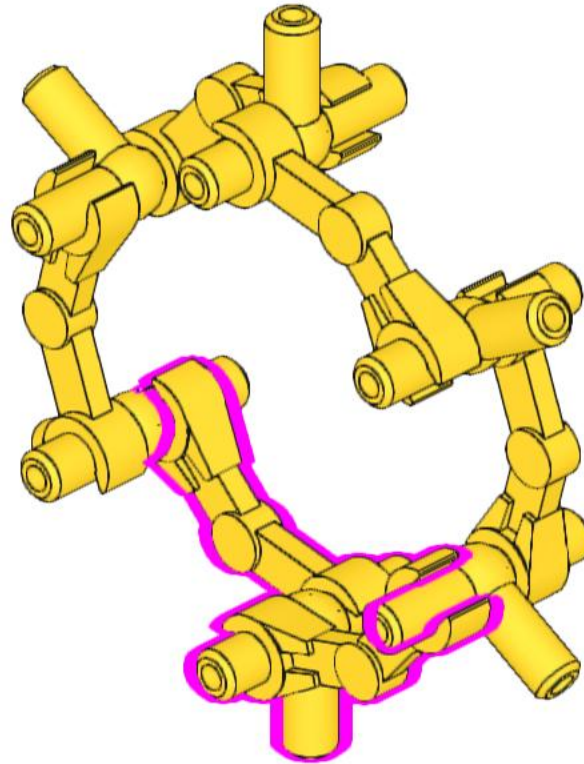

Star of Bethlehem

1

2

3

4

5

6

7

24

25

6x

26

27

Your star is finished. If you purchased the stand for your star, the following pages show the steps for assembling that stand.

The final page shows how to attach this star to the Deluxe Nativity kit.

2x
3710
Black

1x
2479
Black

6x
3070b
Yellow

12x
3024
Yellow

14x
4073
Yellow

6x
26047
Yellow

6x
61252
Yellow

12x
4081b
Yellow

6x
3023
Yellow

6x
4697b
Yellow

6x
30377
Yellow

12x
63864
Yellow

1x
3623
Yellow

1x
11477
Trans-Clear

1x
99784
Trans-Clear

Attach the clear pole of the stand to the small circle at the top of the nativity roof.