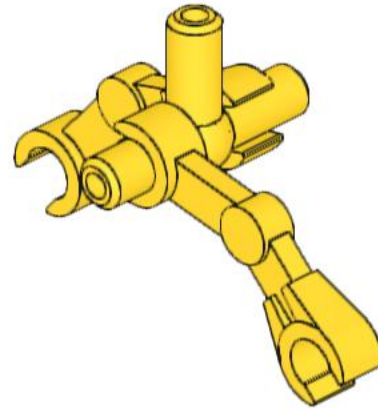

Star of Bethlehem

1

2

3

4

5

6

7

24

25

6x

26

27

Your star is finished. If you purchased the stand for your star, the following pages show the steps for assembling that stand.

The final page shows how to attach this star to the Deluxe Nativity kit.

6x
3023
Yellow

6x
4697b
Yellow

6x
30377
Yellow

12x
63864
Yellow

1x
3623
Yellow

1x
11477
Trans-Clear

1x
99784
Trans-Clear

Attach the clear pole of the stand to the small circle at the top of the nativity roof.