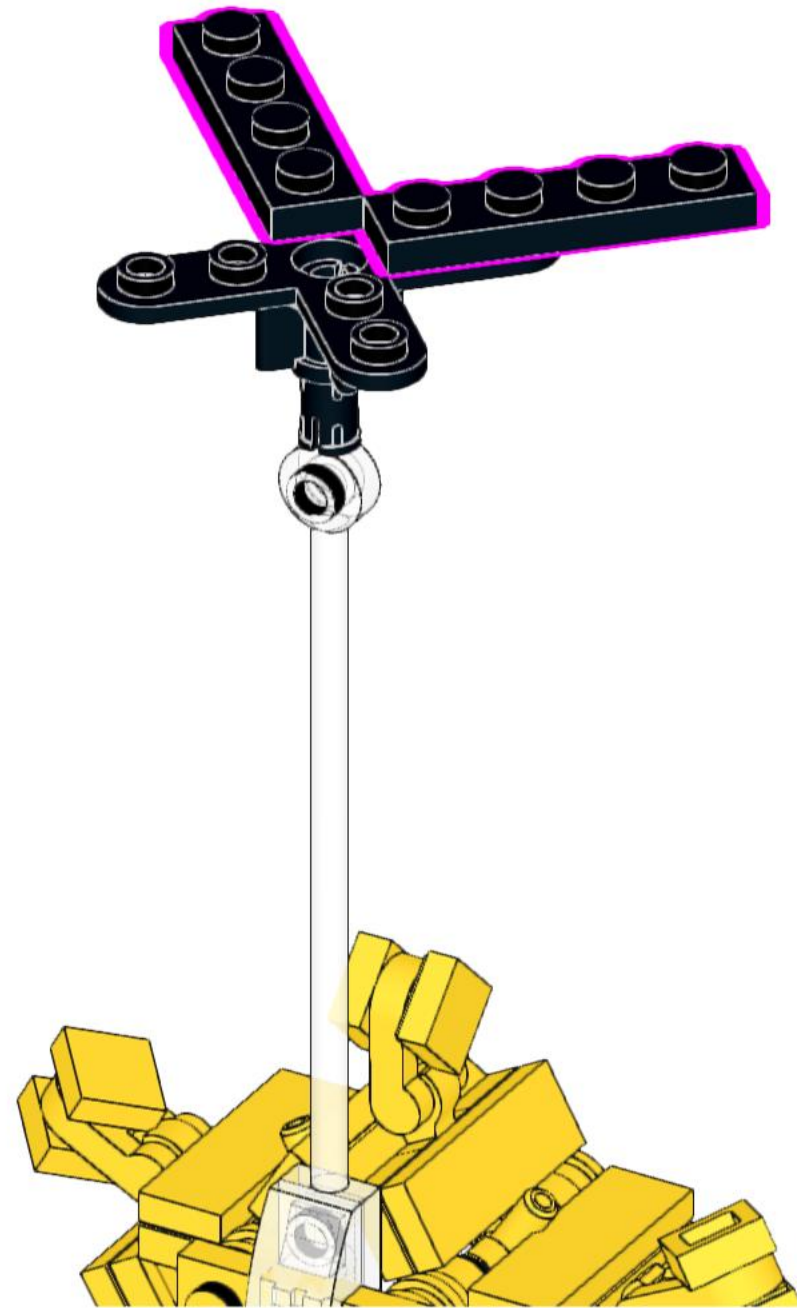

Star of Bethlehem

1

2

3

4

5

6

7

24

25

6x

26

27

Your star is finished. If you purchased the stand for your star, the following pages show the steps for assembling that stand.

The final page shows how to attach this star to the Deluxe Nativity kit.

28

29

30

31

32

33

2x
3023
Black

1x
4459
Black

6x
3023
Yellow

6x
4697b
Yellow

6x
30377
Yellow

12x
63864
Yellow

1x
3623
Yellow

1x
11477
Trans-Clear

1x
99784
Trans-Clear

Attach the clear pole of the stand to the small circle at the top of the nativity roof.