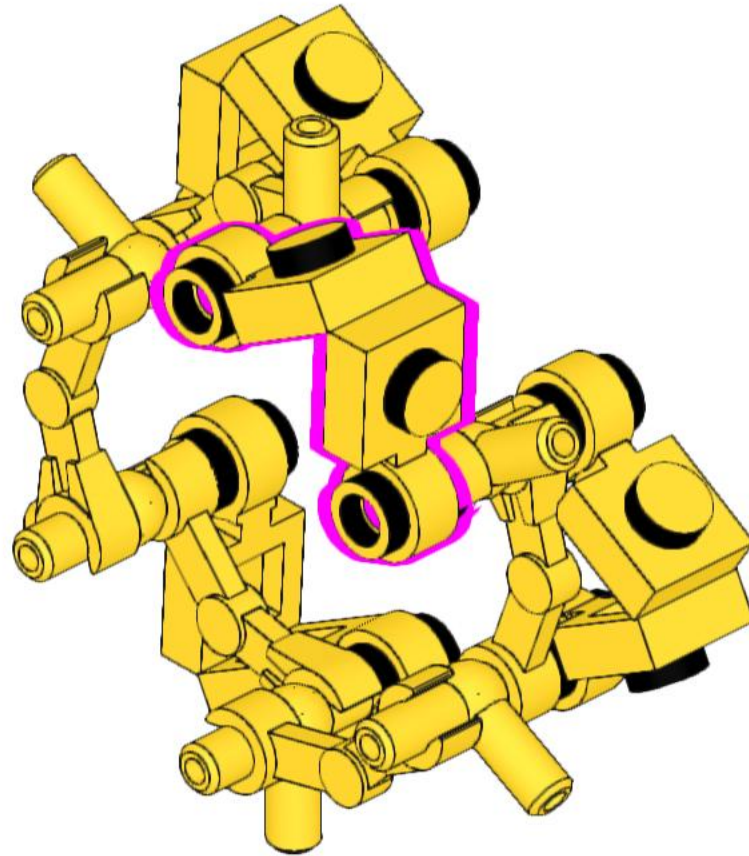

Star of Bethlehem

1

2

3

4

5

6

7

8

9

10

11

12

13

14

15

24

25

6x

26

27

Your star is finished. If you purchased the stand for your star, the following pages show the steps for assembling that stand.

The final page shows how to attach this star to the Deluxe Nativity kit.

6x
3023
Yellow

6x
4697b
Yellow

6x
30377
Yellow

12x
63864
Yellow

1x
3623
Yellow

1x
11477
Trans-Clear

1x
99784
Trans-Clear

Attach the clear pole of the stand to the small circle at the top of the nativity roof.