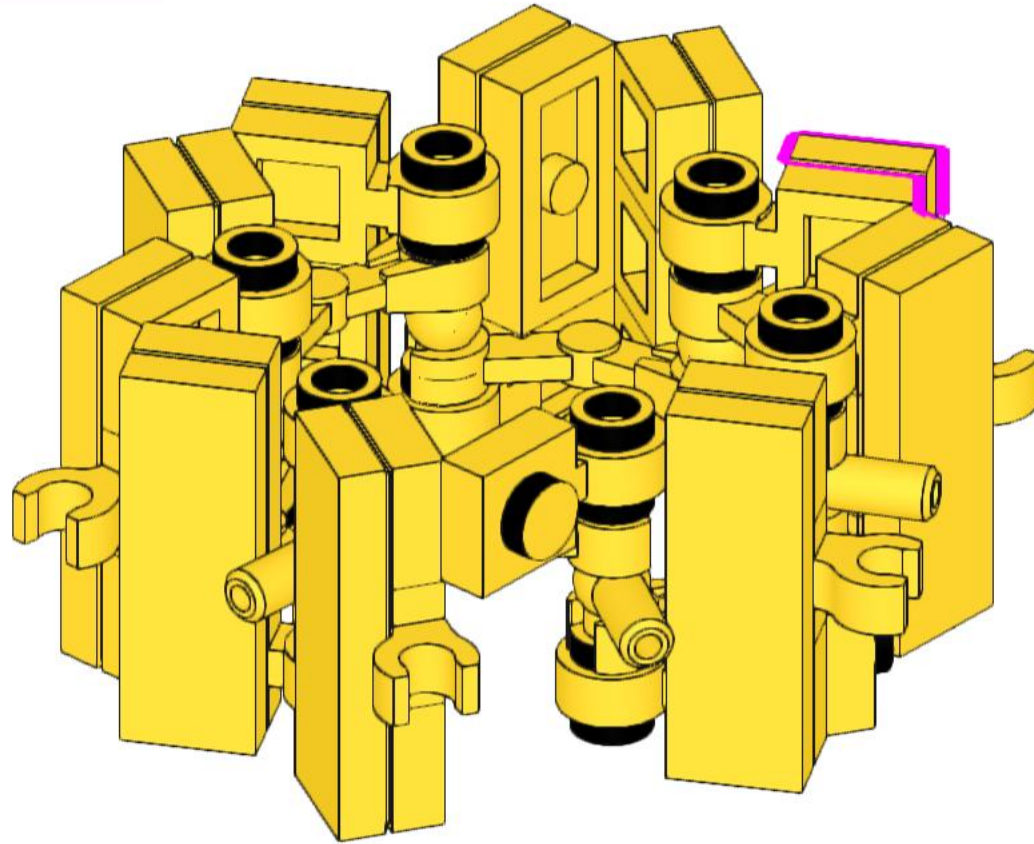

16

17

18

19

20

21

22

23

24

25

6x

26

27

Your star is finished. If you purchased the stand for your star, the following pages show the steps for assembling that stand.

The final page shows how to attach this star to the Deluxe Nativity kit.

6x
3023
Yellow

6x
4697b
Yellow

6x
30377
Yellow

12x
63864
Yellow

1x
3623
Yellow

1x
11477
Trans-Clear

1x
99784
Trans-Clear

Attach the clear pole of the stand to the small circle at the top of the nativity roof.