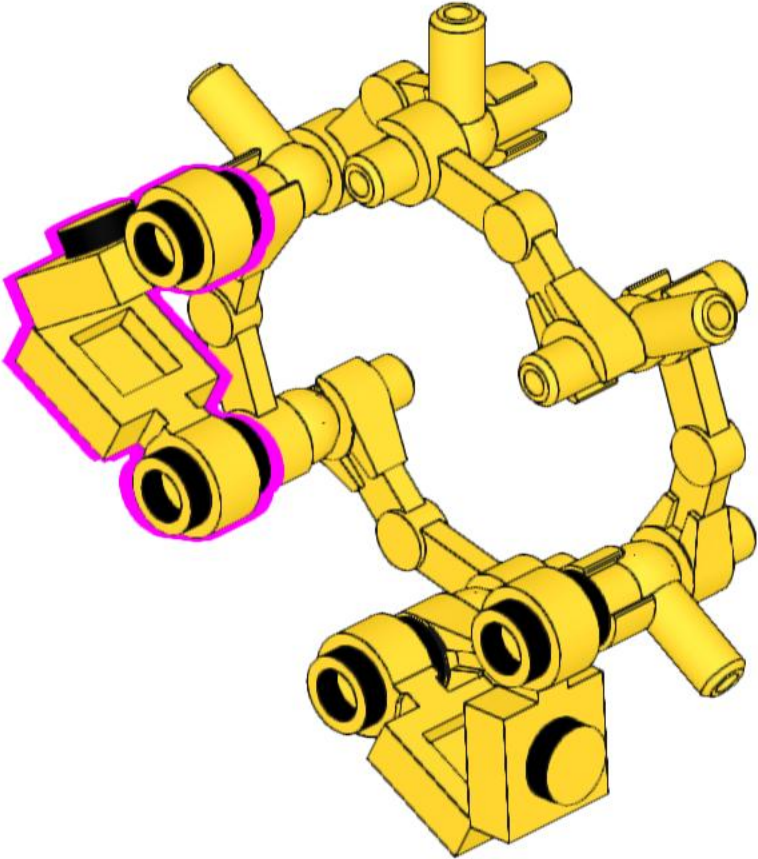

Star of Bethlehem

1

2

3

4

5

6

7

24

25

6x

26

27

Your star is finished. If you purchased the stand for your star, the following pages show the steps for assembling that stand.

The final page shows how to attach this star to the Deluxe Nativity kit.

2x
3710
Black

1x
2479
Black

6x
3070b
Yellow

12x
3024
Yellow

14x
4073
Yellow

6x
26047
Yellow

6x
61252
Yellow

12x
4081b
Yellow

6x
3023
Yellow

6x
4697b
Yellow

6x
30377
Yellow

12x
63864
Yellow

1x
3623
Yellow

1x
11477
Trans-Clear

1x
99784
Trans-Clear

Attach the clear pole of the stand to the small circle at the top of the nativity roof.