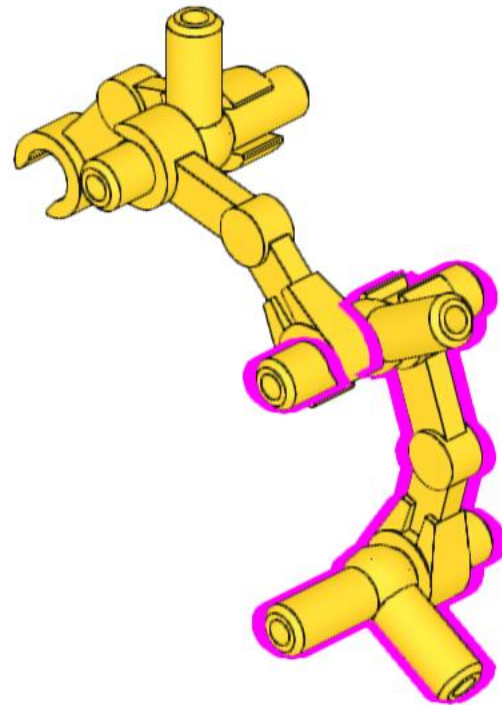

Star of Bethlehem

1

2

3

4

5

6

7

24

25

6x

26

27

Your star is finished. If you purchased the stand for your star, the following pages show the steps for assembling that stand.

The final page shows how to attach this star to the Deluxe Nativity kit.

6x
3023
Yellow

6x
4697b
Yellow

6x
30377
Yellow

12x
63864
Yellow

1x
3623
Yellow

1x
11477
Trans-Clear

1x
99784
Trans-Clear

Attach the clear pole of the stand to the small circle at the top of the nativity roof.