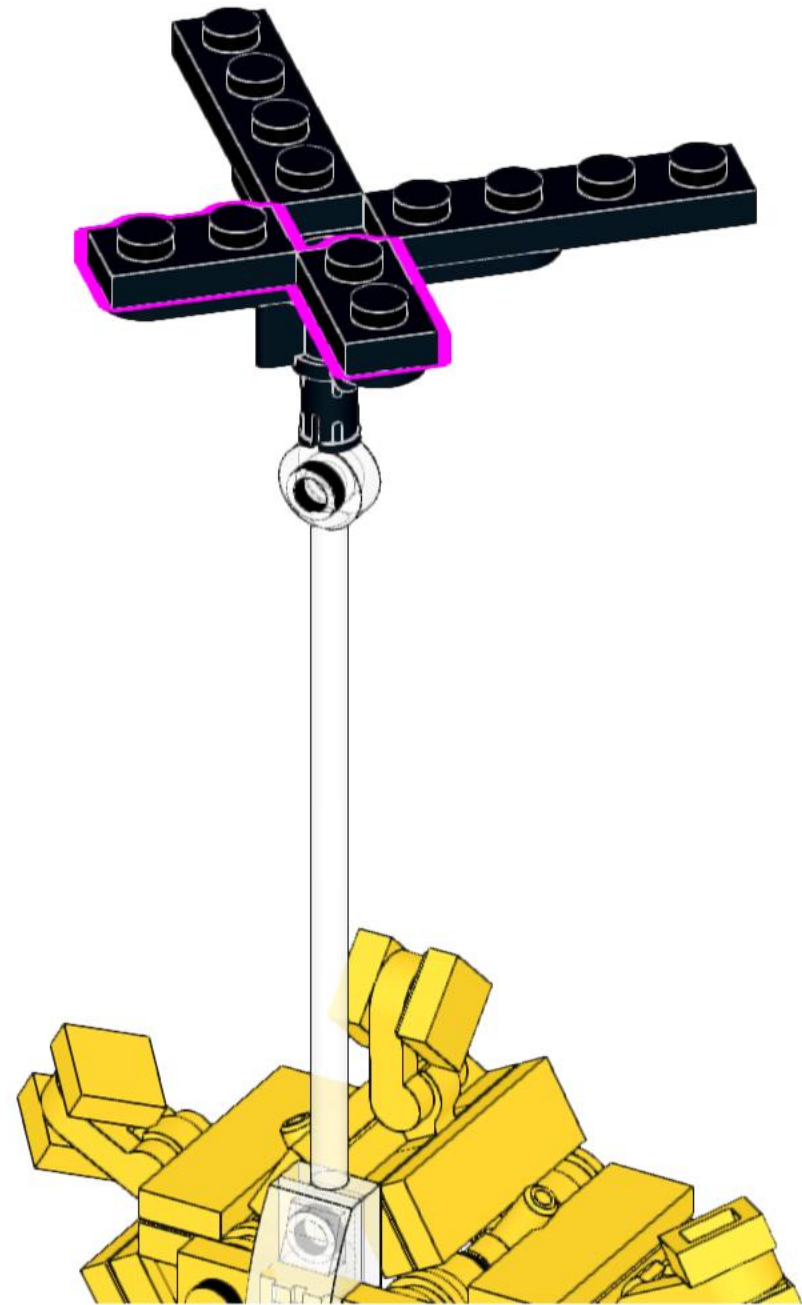

Star of Bethlehem

1

2

3

4

5

6

7

24

25

6x

26

27

Your star is finished. If you purchased the stand for your star, the following pages show the steps for assembling that stand.

The final page shows how to attach this star to the Deluxe Nativity kit.

28

29

30

31

32

33

2x
3023
Black

1x
4459
Black

6x
3023
Yellow

6x
4697b
Yellow

6x
30377
Yellow

12x
63864
Yellow

1x
3623
Yellow

1x
11477
Trans-Clear

1x
99784
Trans-Clear

Attach the clear pole of the stand to the small circle at the top of the nativity roof.