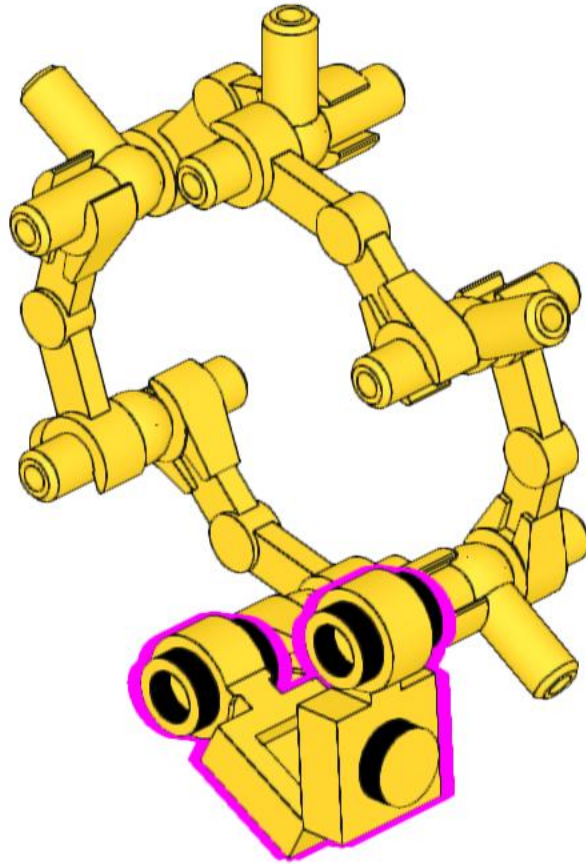

Star of Bethlehem

1

2

3

4

5

6

7

24

25

6x

26

27

Your star is finished. If you purchased the stand for your star, the following pages show the steps for assembling that stand.

The final page shows how to attach this star to the Deluxe Nativity kit.

2x
3710
Black

1x
2479
Black

6x
3070b
Yellow

12x
3024
Yellow

14x
4073
Yellow

6x
26047
Yellow

6x
61252
Yellow

12x
4081b
Yellow

6x
3023
Yellow

6x
4697b
Yellow

6x
30377
Yellow

12x
63864
Yellow

1x
3623
Yellow

1x
11477
Trans-Clear

1x
99784
Trans-Clear

Attach the clear pole of the stand to the small circle at the top of the nativity roof.